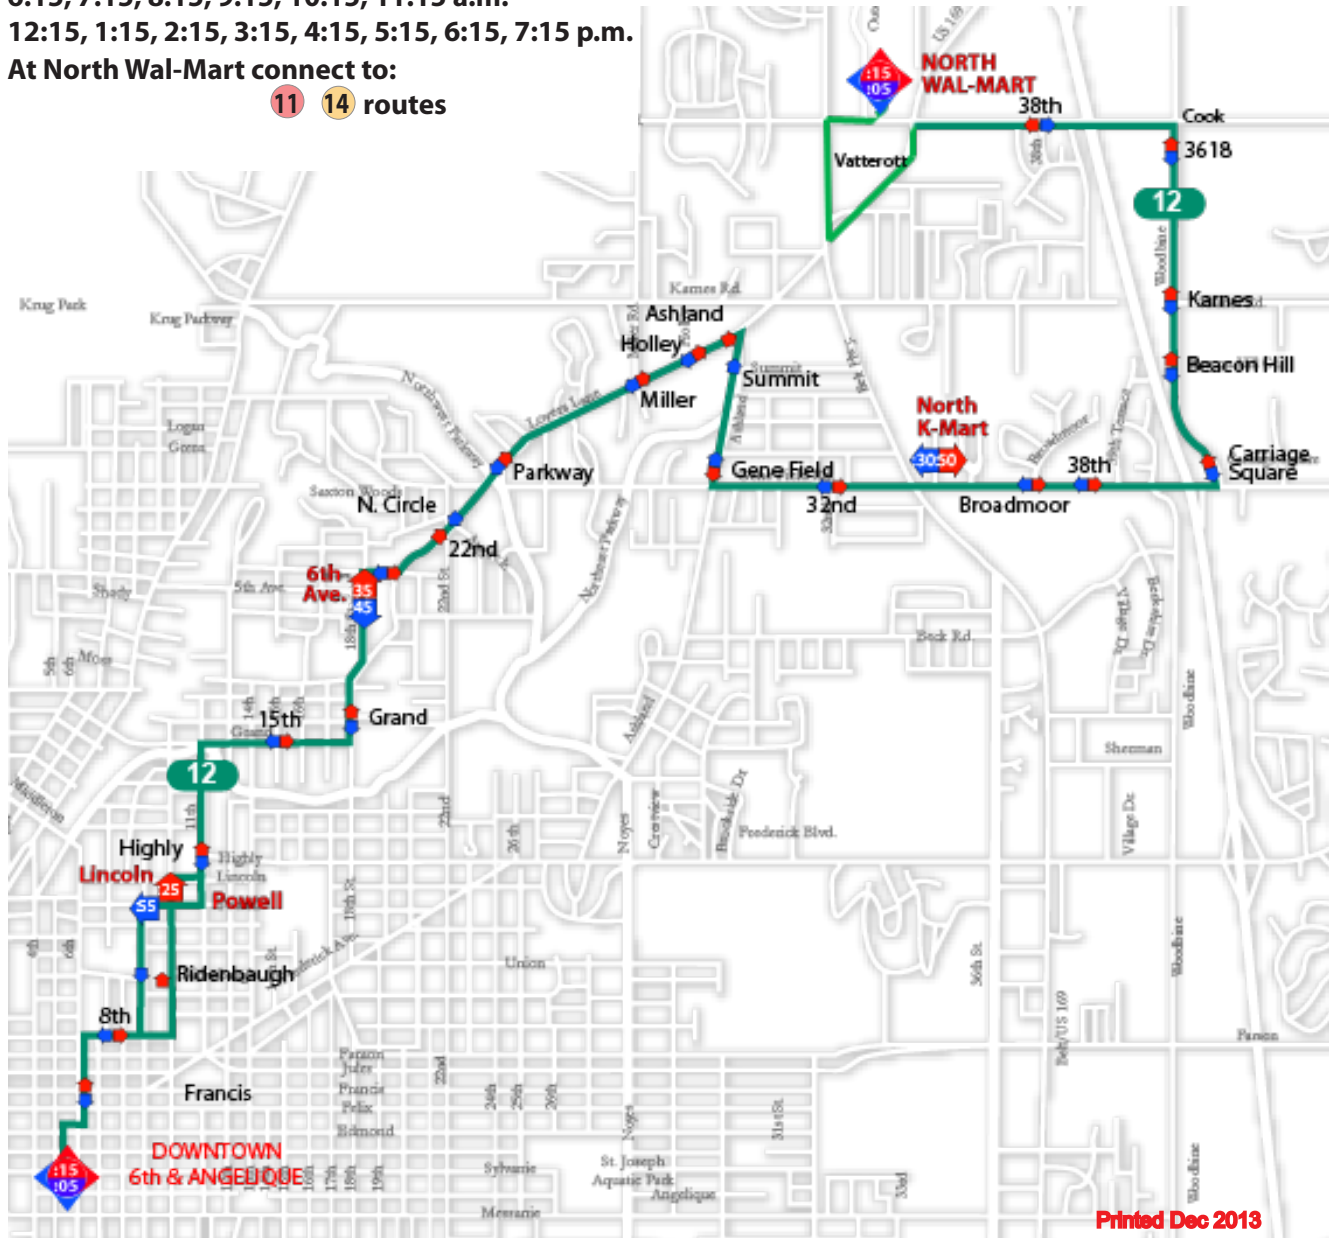

Monday - Friday:

Buses depart *Downtown (outbound)* at:
5:15, 6:15, 7:15, 8:15, 9:15, 10:15, 11:15 a.m.
12:15, 1:15, 2:15, 3:15, 4:15, 5:15, 6:15 p.m.

At Downtown connect to:

11 13 14 15 16 17 18 routes

Monday - Friday:

Buses depart *North Wal-Mart (inbound)* at:
6:15, 7:15, 8:15, 9:15, 10:15, 11:15 a.m.
12:15, 1:15, 2:15, 3:15, 4:15, 5:15, 6:15, 7:15 p.m.

At North Wal-Mart connect to:

11 14 routes

Saturdays:

Buses depart *Downtown (outbound)* at:
9:15, 11:15 a.m. and 1:15, 3:15, 5:15 p.m.

Saturdays:

Buses depart *North Wal-Mart (inbound)* at:
8:15, 10:15, a.m. and 12:15, 2:15, 4:15 p.m.

LOVERS LANE 12 Route